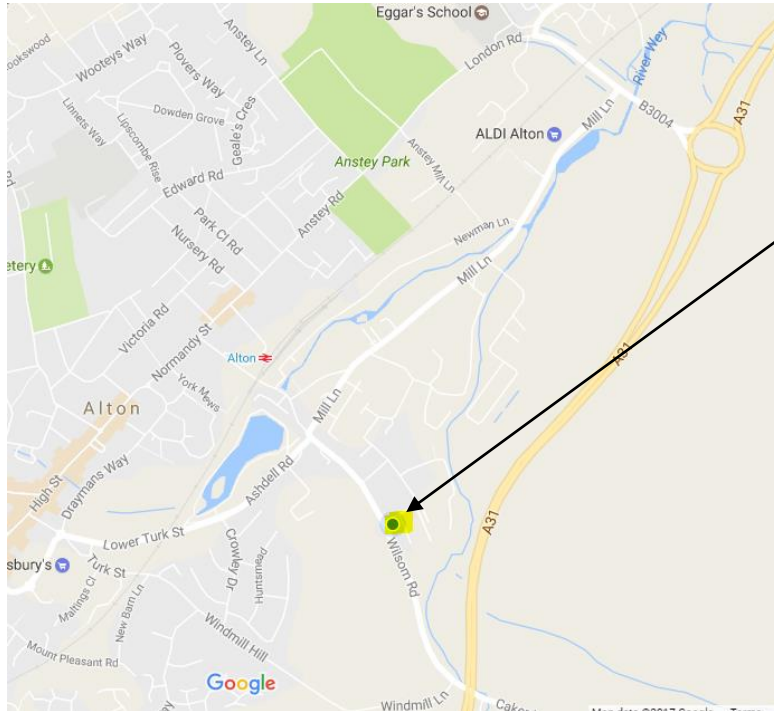

Course location details:

Valori House  
1 Omega Park  
Alton  
Hampshire  
GU34 2QE

The train station is approximately a 10 minute walk away

Our telephone number if you are unable to find us is 01420 559955.