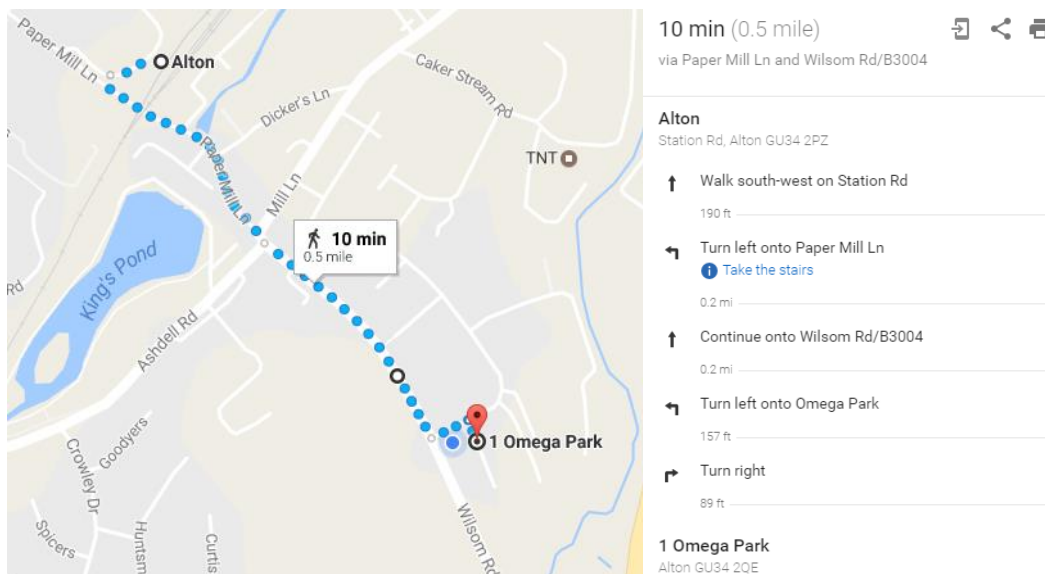

Course location details:

Valori House  
1 Omega Park  
Alton  
Hampshire  
GU34 2QE

The train station is approximately a 10 minute walk away

Our telephone number if you are unable to find us is 01420 559955.